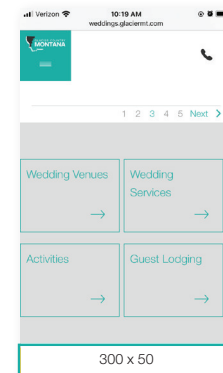

weddings.glaciermt.com
Mobile Site