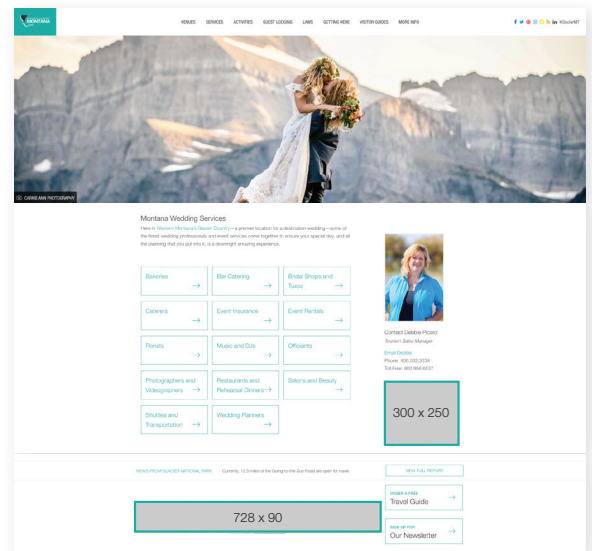

BASIC LISTING

Text-only listing on relevant internal page of your choice (see next page for options) with business name, phone, address and live website link. Free for Basic Partners.

Bigfork Mountain Lake Lodge

14735 Sylvan Drive Bigfork, Montana 59911

406.837.3800

[Visit Website](#)

Internal page options:

- Venues/Bed and Breakfasts
 - Venues/Hotels
 - Venues/Lodges
 - Venues/Ranches
 - Venues/Resorts
 - Venues/Unique Venues
 - Services/Bakeries
 - Services/Bar Catering
- Services/Bridal Shops and Tuxes
 - Services/Caterers
 - Services/Event Insurance
 - Services/Event Rentals
 - Services/Florists
 - Services/Music and DJs
 - Services/Photographers and Videographers
- Services/Officiants
 - Services/Restaurants and Rehearsal Dinners
 - Services/Salons and Beauty
 - Services/Shuttles and Transportation
 - Services/Wedding Planners

PREMIUM ADVERTISING OPPORTUNITIES

RUN-OF-SITE BANNER PACKAGE

Rotational banner package on internal pages including 728 x 90 and 300 x 250 sizes

- 728 x 90 runs on all desktop pages except home page
- 300 x 250 runs on all desktop and mobile pages except home page
- Maximum of three advertisers per month
- \$50 per month or \$500 per year prepaid Signature Partners
- \$60 per month or \$620 per year prepaid Basic Partners